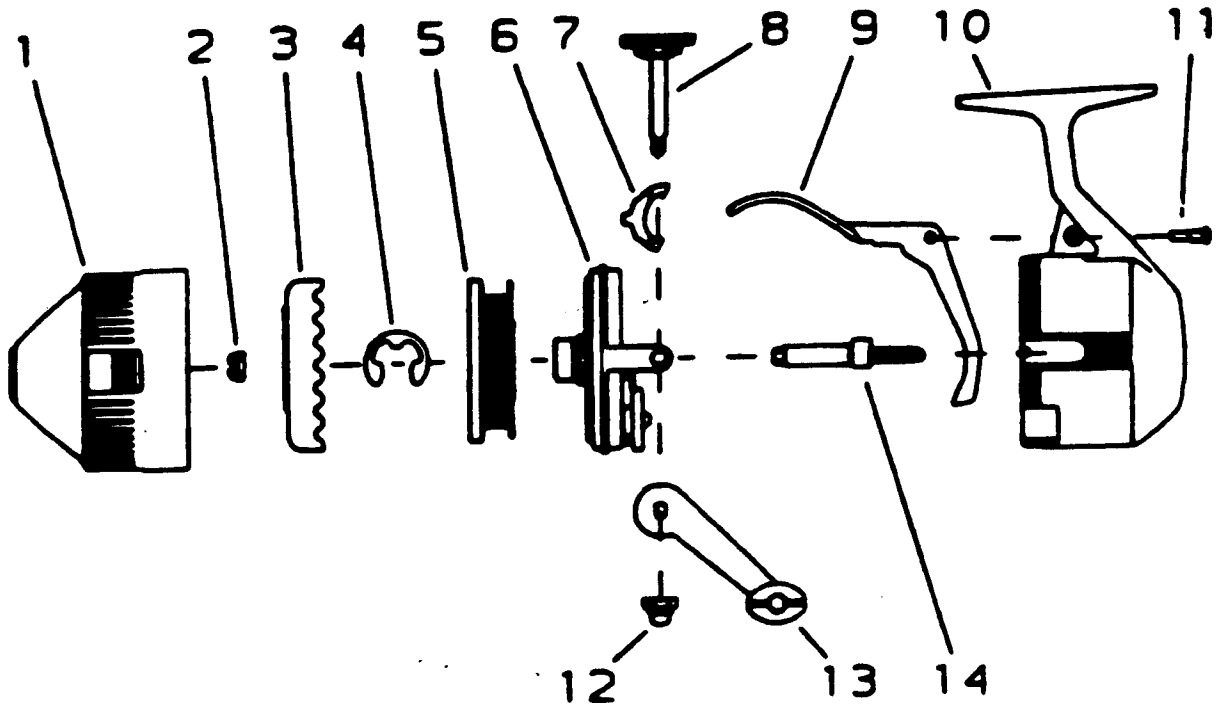

ZEBCO® SHOOTER 99

Key No.	Part No.	Description	Price
1	NE324-2	FRONT COVER	2.63
2	JZ006	SPINNER HEAD NUT	.44
3	OJ310	SPINNERHEAD	2.83
4	XZ034	SPOOL CLIP	.33
5	XZ321-8G	SPOOL W/LINE	2.69
6	XZ301	BODY S/A	2.43
7	OJ063	ANTI-REVERSE PAWL	.67
8	XZ308	CRANK SHAFT SUB-ASSEMBLY	1.93
9	OJ050	TRIGGER	2.73
10	OJ023	BACK COVER	3.19
11	BJ126	FINGER BRAKE SCREW	.31
12	AZ003	CRANK NUT	.56
13	KY318-3	HANDLE ASSY.	3.25
14	XZ315	CENTER SHAFT SUB-ASSEMBLY	2.05

Prices subject to change without notice. Prices do not include postage and handling.

PLEASE ORDER BY PART NUMBER

Rev. 5/93

Zebco Division Brunswick Corporation, Box 270, Tulsa, OK 74101 USA 918-836-5581